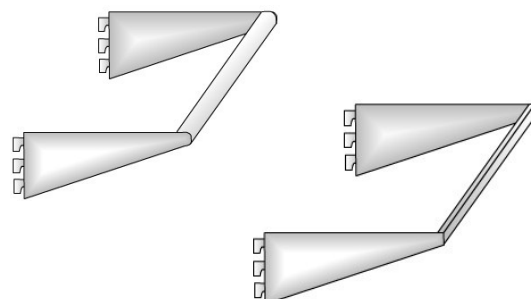

PRICES ARE SUBJECT TO CHANGE WITHOUT NOTICE
ALL PRICES EXCLUDE GST