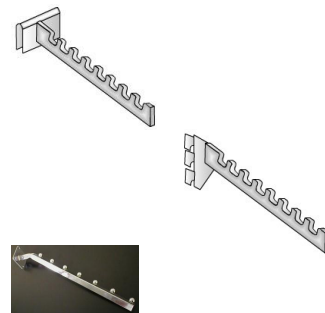

RMS Waterfall Arms:

#1353	Crossbar 8-step	$24.22
#1355	Crossbar 12-step	$28.10
#1349	Lug-fix 8-pin	$30.50
#1357	Lug-fix 12-pin	$32.51
#1350	Screw on 8-step	$29.05
#1359	Screw on 12-step	$31.74