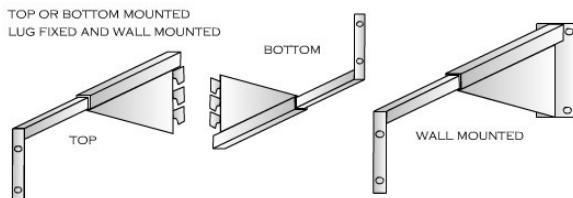

RMS Tabbed Brackets for steel shelves (single sided):

#1161	200mm	\$6.83
#1162	250mm	\$6.90
#1163	300mm	\$7.49
#1164	350mm	\$8.69
#1165	400mm	\$9.74

RMS Tilt Brackets (30 and 60 degrees)

#T150	150mm	\$7.02
#T200	200mm	\$7.11
#T250	250mm	\$7.98
#T300	300mm	\$8.57
#T350	350mm	\$9.56

RMS Pelmet Adjustable Brackets (adjustable 500mm to 900mm)

#1131	Top / Bottom	\$36.41
#1133	Wall Mounted	\$38.79

RMS Wire Baskets:

Available 3 or 4 sided.

Used on wall stripping and slatwall.

We can manufacture to any size.