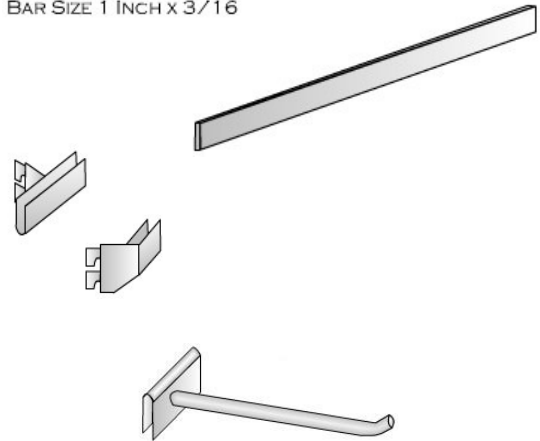

RMS Crossbar:

#1330	600mm long	$19.94
#1331	725mm long	$21.41
#1336	900mm long	$25.66
#1332	1200mm long	$32.93
#1333	Centre Fixer	$10.67
#1334	End Fixer Left	$10.28
#1335	End Fixer Right	$10.28
#1338	Single prong 50mm	$5.94
#1339	Single prong 100mm	$6.45
#1340	Single prong 150mm	$6.83
#1341	Single prong 200mm	$6.93
#1342	Single prong 250mm	$7.15
#1343	Single prong 300mm	$7.68

BAR SIZE 1 INCH X 3/16